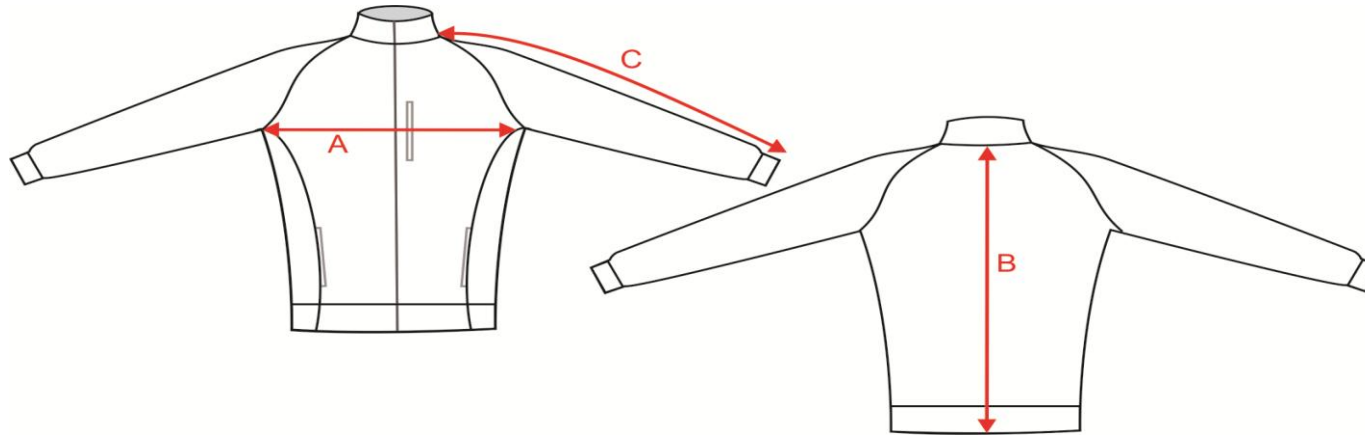

Street Jacket

Specification:

15/F

Code:

F13

	128	140	152	164	XXS	XS	S	M	L	XL	2XL	3XL
A	37	39	41	44	47	51	53	56	59	62	68	70
B	45	49	52	56	63	65	68	70	72	74	76	80
C	51	55	59	59	73	76	78	80	82	84	85	86

	WXS	WS	WM	WL	WXL	W2XL
A	42	45	48	51	54	57
B	64	66	68	70	72	74
C	68	70	72	75	77	79