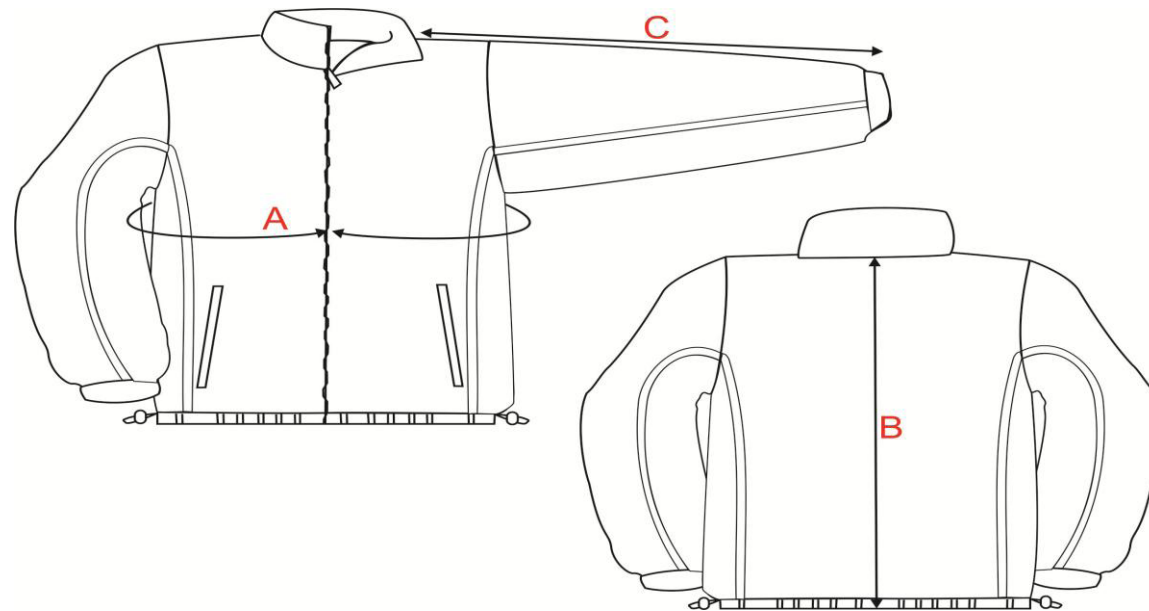

# SKI VEST

Specification:

03/F

Code:

F03,F08,F09,  
F20,F22,F24

	3/4	5/6	7/8	9/10	11/12	13/14	XS	S	M	L	XL	2XL	3XL	4XL
A	76	80	84	91	96	101	105	109	117	125	132	141	148	156
B	43	47	52	56	61	65	70	72	73	76	77	79	81	83
C	51	55	59	63	68	73	77	79	81	83	84	86	88	91